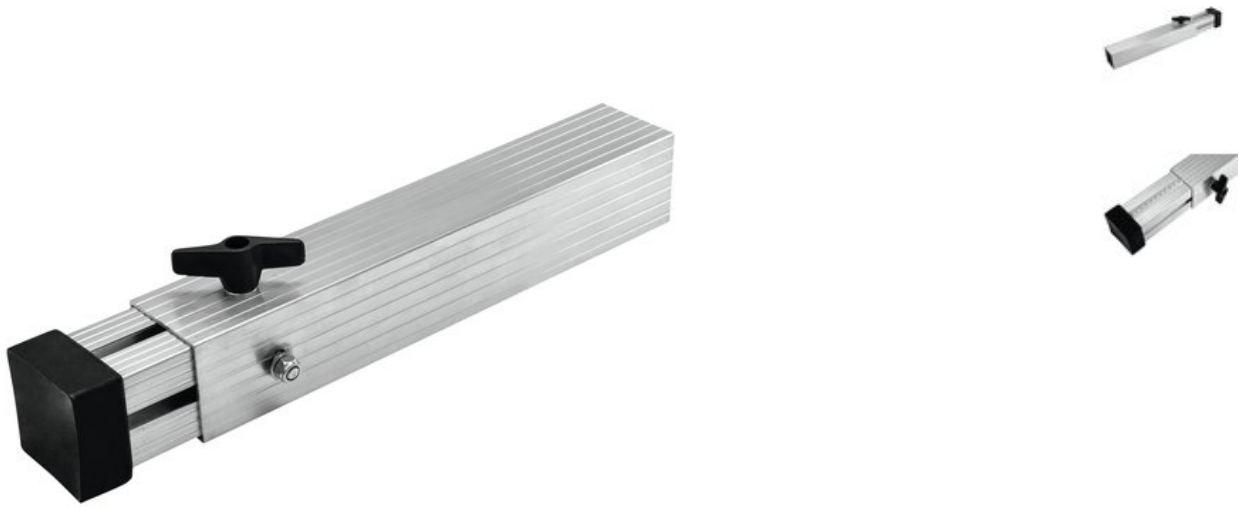

ALUTRUSS BE-14060 Telescopic Foot 40-60cm

Variable foot for BE Alutruss stage element

Art. No.: 80702785

GTIN: 4026397629187

List price: 39.15 €

incl. 19% VAT.

Features:

- Adjustable height
 - Made in Europe
- Package contents**
- 1 x foot

Logistic

EAN / GTIN: 4026397629187
Weight: 1,27 kg
Length: 0.10 m
Width: 0.09 m
Height: 0.41 m

Technical specifications:

Height:	Maximum: 60 cm Minimum: 40 cm
Material:	Aluminum; rubber
Material thickness:	2 mm
Dimensions:	Length: 6 cm Width: 6 cm Height: 37,5 cm
Weight:	1,11 kg