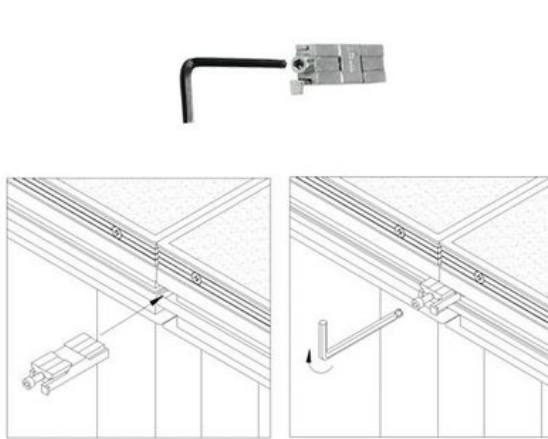

GUIL TMU-01/440 Profile Connector

Metal connector with screw for TM-440 and TM-441 stage element

Art. No.: 8070287P

GTIN: 4026397468724

GUIL

The article is no longer in our assortment.

Features:

- Made in Europe

Technical specifications:

Weight: 0,09 kg

Logistic

EAN / GTIN: 4026397468724

Weight: 0,09 kg

Length: 0.07 m

Width: 0.03 m

Height: 0.01 m