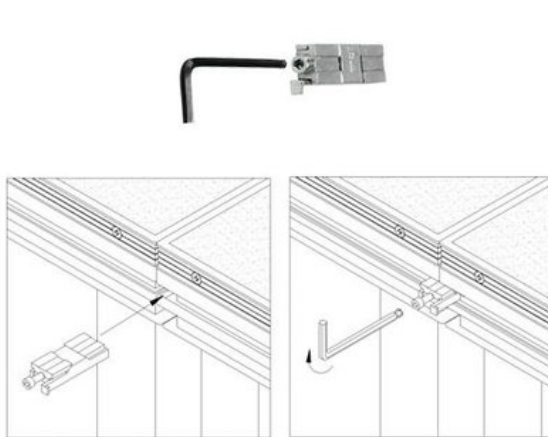

GUIL TMU-01/440 Profile Connector

Metal connector with screw for TM-440 and TM-441 stage element

Art. No.: 8070287P

GTIN: 4026397468724

GUIL

The article is no longer in our assortment.

Features:

- Made in Europe

Technical specifications:

Weight: 0,09 kg

Logistic

EAN / GTIN: 4026397468724

Weight: 0,09 kg

Length: 0.07 m

Width: 0.03 m

Height: 0.01 m