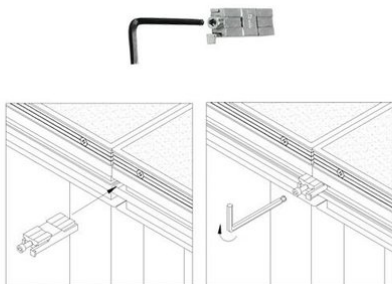

TMU-01/440 Profile Connector

Metal connector with screw for TM-440 and TM-441 stage element

Art. No.: 8070287P

GTIN: 4026397468724

GUIL

The article is no longer in our assortment.

TMU-01/440 Profile Connector

Metal connector with screw for TM-440 and TM-441 stage element

Art. No.: 8070287P

GTIN: 4026397468724

Features:

- Made in Europe