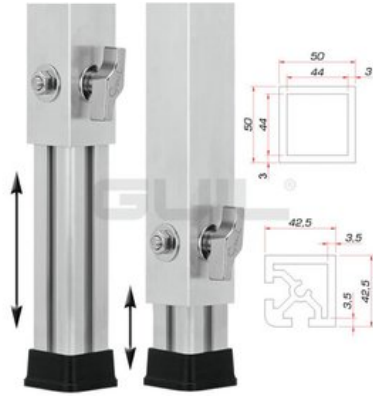

GUIL PTA-440/60-100 Telescopic Foot

Variable foot for TM-440 stage element

Art. No.: 8070288F

GTIN: 4026397475791

List price: 97.46 €

incl. 19% VAT.

Features:

- Adjustable height
- Made in Europe
- For further information about this product, please refer to the Data Sheet under "Downloads"

Logistic

EAN / GTIN: 4026397475791

Weight: 1,72 kg

Length: 0.58 m

Width: 0.08 m

Height: 0.05 m

Technical specifications:

Height: Maximum: 100 cm
Minimum: 60 cm

Material: Aluminum

Material thickness: 3 mm

Dimensions: Length: 5 cm
Width: 5 cm
Height: 5,5 cm

Weight: 1,72 kg