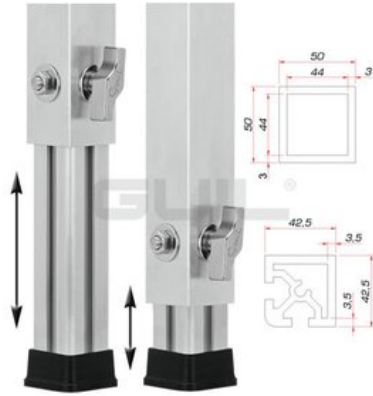

GUIL PTA-440/80-140 Telescopic Foot

Variable foot for TM-440 stage element

Art. No.: 8070288H

GTIN: 4026397481310

List price: 106.98 €

incl. 19% VAT.

Features:

- Adjustable height
- Made in Europe
- For further information about this product, please refer to the Data Sheet under "Downloads"

Logistic

EAN / GTIN: 4026397481310
 Weight: 2,57 kg
 Length: 0.08 m
 Width: 0.06 m
 Height: 0.78 m

Technical specifications:

Height:	Maximum: 140 cm Minimum: 80 cm
Material:	Aluminum
Material thickness:	3 mm
Dimensions:	Length: 5 cm Width: 5 cm Height: 77,5 cm
Weight:	2,55 kg