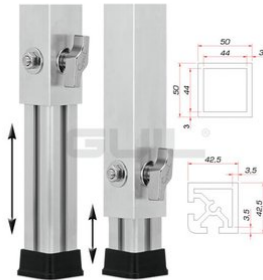

PTA-440/80-140 Telescopic Foot

Variable foot for TM-440 stage element

Art. No.: 8070288H

GTIN: 4026397481310

List price: 106.98 €
incl. 19% VAT.

PTA-440/80-140 Telescopic Foot

Variable foot for TM-440 stage element

Art. No.: 8070288H

GTIN: 4026397481310

Features:

- Adjustable height
- Made in Europe
- For further information about this product, please refer to the Data Sheet under "Downloads"