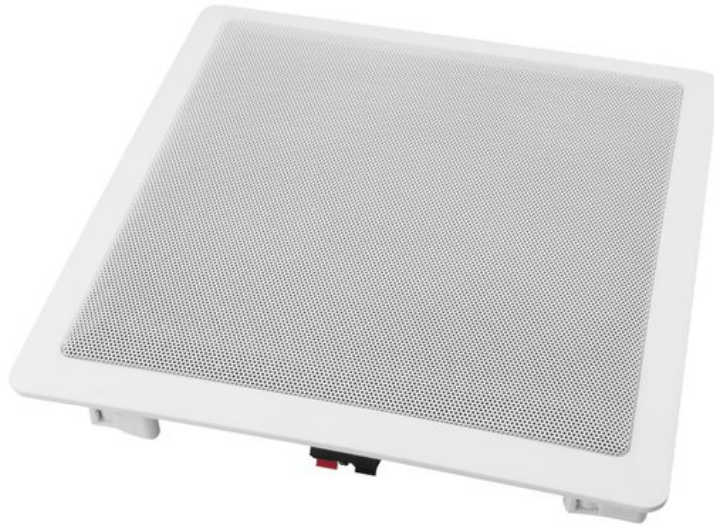

OMNITRONIC CSUB-10 Ceiling Subwoofer

10" flush-mount speaker, dual voice coil, 90 W RMS, 2 x 8 ohms, 27 cm x 27 cm

Art. No.: 80710152

GTIN: 4026397571172

List price: 65.33 €

incl. 19% VAT.

Features:

- Flush-mount speaker for the bass support of PA systems
- Dual voice coil 2 x 8 ohms
- Safe and easy installation with screw clips
- Flat profile for inconspicuous installation
- Durable plastic cabinet with metal grille
- For a ceiling thickness up to 30 mm
- A crossover is required for system integration
- For application areas such as: Installation; restaurants, bars and hotels; sports centres/gyms

Package contents

- 1 x user manual, 1 x speaker

Logistic

EAN / GTIN: 4026397571172

Weight: 2,73 kg

Length: 0.33 m

Width: 0.32 m

Height: 0.13 m

Technical specifications:

Power:	Program: 180W Rated: 90W RMS
Frequency range:	30 - 4000 Hz
Sensitivity:	89 dB
Impedance:	2 x 8 ohms
Connections:	Input: speaker via spring terminal
Speaker:	1 x woofer 10"
Type of speaker:	Flush-mount speaker

Color:	White
Mounting dimensions:	27 cm x 27 cm
Mounting depth:	90 mm
Dimensions:	Width: 30,3 cm Depth: 30,3 cm Height: 9,7 cm
Weight:	2,31 kg