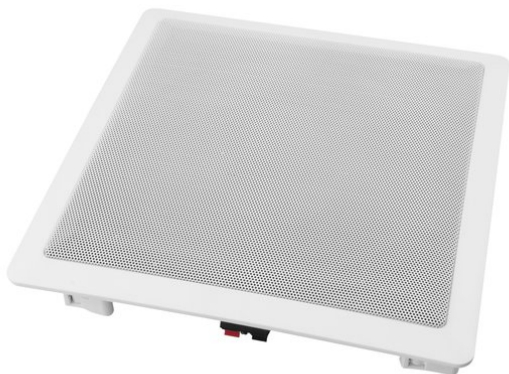

CSUB-10 Ceiling Subwoofer

10" flush-mount speaker, dual voice coil, 90 W RMS, 2 x 8 ohms, 27 cm x 27 cm

Art. No.: 80710152

GTIN: 4026397571172

List price: 65.33 €
incl. 19% VAT.

CSUB-10 Ceiling Subwoofer

10" flush-mount speaker, dual voice coil, 90 W RMS, 2 x 8 ohms, 27 cm x 27 cm

Art. No.: 80710152

GTIN: 4026397571172

Features:

- Flush-mount speaker for the bass support of PA systems
- Dual voice coil 2 x 8 ohms
- Safe and easy installation with screw clips
- Flat profile for inconspicuous installation
- Durable plastic cabinet with metal grille
- For a ceiling thickness up to 30 mm
- A crossover is required for system integration
- For application areas such as: Installation; restaurants, bars and hotels; sports centres/gyms

Package contents

- 1 x user manual, 1 x speaker