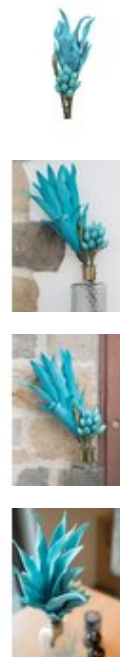

EUROPALMS Magic Yucca Branch (EVA), artificial, turquoise, 105cm

Decorative twig that sets color accents

Art. No.: 82532002

GTIN: 4026397598353

The article is no longer in our assortment.

Features:

- Bendable
- Suitable for outdoor use
- With turquoise-colored lifelike leaves
- approx. 1 turquoise-colored beautifully flowers
- High quality

Logistic

EAN / GTIN: 4026397598353

Weight: 0,12 kg

Length: 0.76 m

Width: 0.13 m

Height: 0.13 m

Technical specifications:

Setup:	Bendable
Standing/fixation:	Without
Material:	EVA soft plast
Color:	Turquoise
Flowers:	Pieces: approx. 1 pc/pcs Color: turquoise P(material:)EVA soft plast
Buds each:	1 pc/pcs
Decor style:	Tropics
Dimensions:	Length: 105 cm
Weight:	0,11 kg