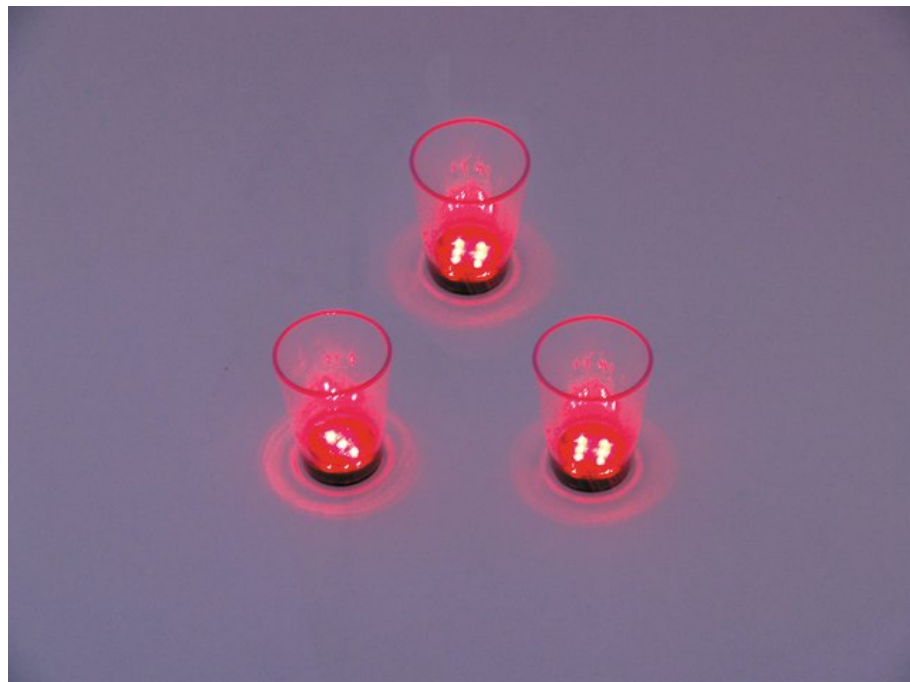

EUROPALMS LED Glass 2oz with Dice Play, red, 3x

LED glasses for your next party

Art. No.: 83309050

GTIN: 4026397302530

List price: 8.22 €

incl. 19% VAT.

Features:

- Plays at dice when tapped against the table
- When washing, the electric block can easily be removed and be re-inserted afterwards
- Powered by a battery/battery pack
- 9 powerful LEDs 3 mm red (R)

Logistic

EAN / GTIN: 4026397302530

Weight: 0,09 kg

Length: 0.11 m

Width: 0.05 m

Height: 0.05 m

Technical specifications:

IP classification:	IP20
Power connection:	Battery/battery pack
Battery:	2 x button cell 1.5 V LR41 alkaline manganese built-in
Lamp type:	LED lamp
LED type:	9 x 3 mm red (R)
Housing color:	Clear
Storage capacity:	2 cl
Dimensions:	Height: 6,2 cm Diameter: Ø 4,8 cm
Weight:	0,07 kg