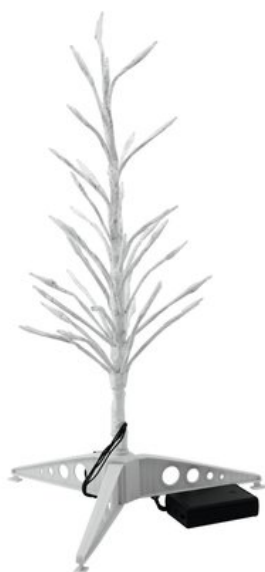

EUROPALMS Design tree with LED ww 40cm for battery

White, illuminated tree

Art. No.: 83330330

GTIN: 4026397457155

List price: 23.68 €

incl. 19% VAT.

Features:

- High quality decorative element
- Trunk and delicate flexible branches in white
- Each branch tip is fitted with LED
- Powered by a battery/battery pack
- 35 powerful LEDs 3 mm cold white (CW)
- Control via on/off switch on device
- White flashing
- The article is delivered dismantled
- Available in various sizes

Package contents

- 1 x light effect, 3 x foot, 1 x user manual

Logistic

EAN / GTIN: 4026397457155

Weight: 0,30 kg

Length: 0.47 m

Width: 0.07 m

Height: 0.07 m

Effect:	White flashing
Standing/fixation:	Stand
Housing color:	White
Material:	Plastic
Dimensions:	Height: 40 cm
Weight:	0,25 kg
Foot	
Material:	Plastic hard
Color:	White
Legal specifications	
Special product:	Not designed for household room illumination
Intended use:	Show effect lighting