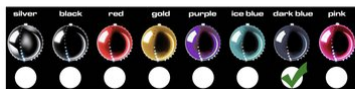

EUROPALMS

LED Snowball 15cm, dark-blue

High-quality plastic sphere with four vertical circumferential LED rows

Art. No.: 83501247
GTIN: 4026397414974

List price: 59.38 €
incl. 19% VAT.

EUROPALMS

LED Snowball 15cm, dark-blue

High-quality plastic sphere with four vertical circumferential LED rows

Art. No.: 83501247
GTIN: 4026397414974

Features:

- Each LED row equipped is with 19 extremely bright cool white LEDs
- After connection to the mains, the LEDs start running as chasers and the two opposing rows respectively run alternately from top to bottom
- Absolute eyecatcher
- Designed for indoor use only
- 76 powerful LEDs cold white (CW)
- Control via plug and play
- White flashing
- Available in various colors
- Made in Europe