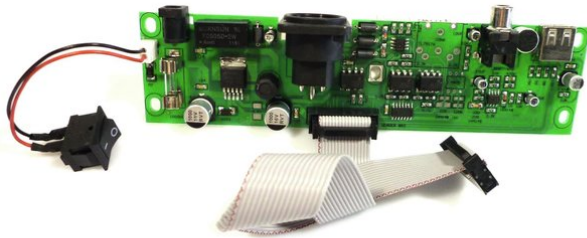

Pcb (Connection) DMX Commander

Art. No.: E6505925
GTIN: 4026397466935

Pcb (Connection) DMX Commander

Art. No.: E6505925
GTIN: 4026397466935

Features:

List price: 52.23 €
incl. 19% VAT.