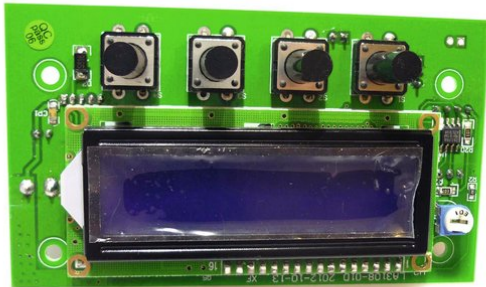

Pcb (Control) IP-PAD CW/WW (LA3108-01C)

Art. No.: E6506799
GTIN: 4026397498486

List price: 124.75 €
incl. 19% VAT.

All rights reserved. Subject to change without notice. Errors and omissions excepted.
Illustration only. Actual item may differ from photo.

Pcb (Control) IP-PAD CW/WW (LA3108-01C)

Art. No.: E6506799
GTIN: 4026397498486

Features:

All rights reserved. Subject to change without notice. Errors and omissions excepted.
Illustration only. Actual item may differ from photo.