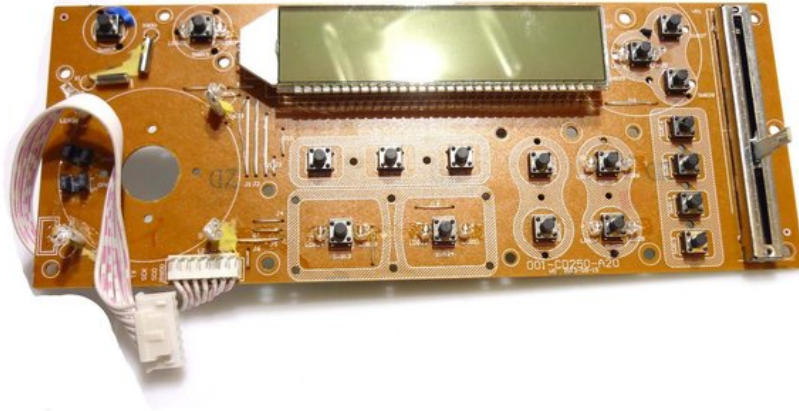

# Platine (Control/Display) 001-CD250-A20

Art. No.: E6507739

GTIN: 4026397684452

---

**List price: 71 €**

incl. 19% VAT.

---