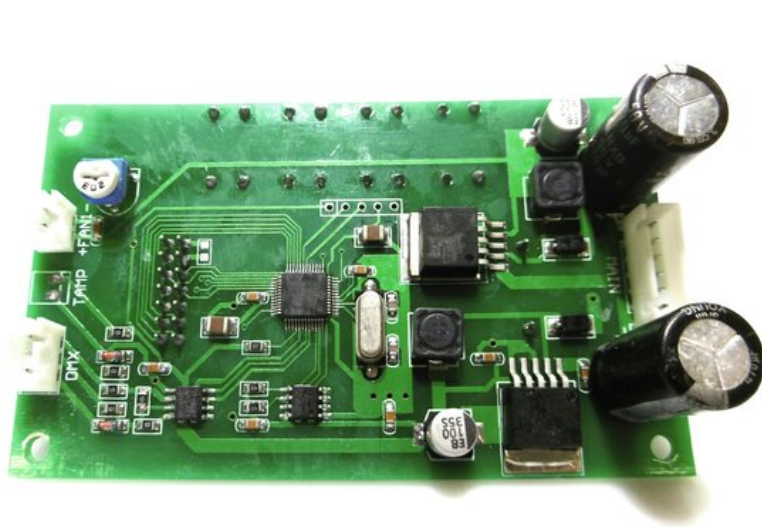

---

**Pcb (Display) LED PLL-480 CW/WW (PAR64-LED-MAIN V2.0) MAIN 6 pol**

**Art. No.: E6510306**

GTIN: 4026397654929

---

**List price: 70.69 €**

incl. 19% VAT.

---

**Features:**

---

**Technical specifications:**

Weight: 0,06 kg

---

---

**Logistic**

EAN / GTIN: 4026397654929

Weight: 0,07 kg

Length: 0.10 m

Width: 0.06 m

Height: 0.04 m