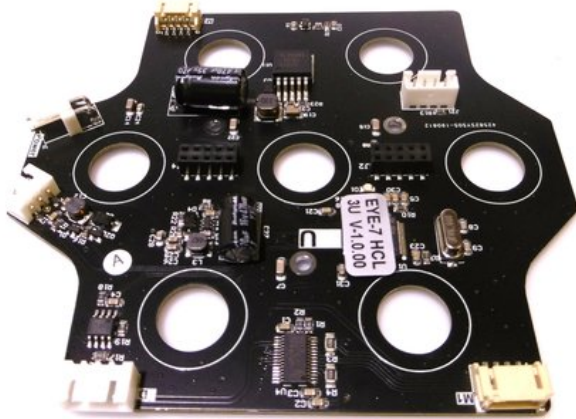

---

**Pcb (LED driver) EYE-7 HCL Zoom LED Moving-Head Wash (LED058A-A)** Art. No.: E6510702

GTIN: 4026397672282

---

**List price: 82.47 €**

incl. 19% VAT.

---

**Features:**

---

**Technical specifications:**

---

Weight: 0,05 kg

---

---

**Logistic**

EAN / GTIN: 4026397672282

Weight: 0,05 kg

Length: 0.12 m

Width: 0.11 m

Height: 0.01 m