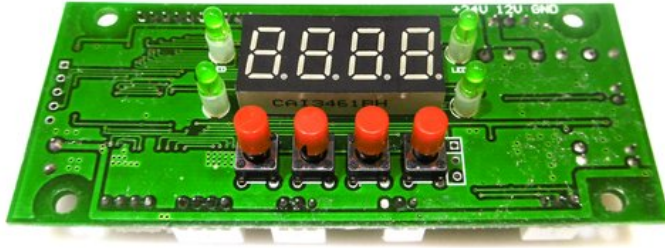

# PCB (Display) LED TMH-46 Moving-Head Wash (X-Y-1135B)

Art. No.: E6510725

GTIN: 4026397673340

---

**List price: 27.49 €**

incl. 19% VAT.

---