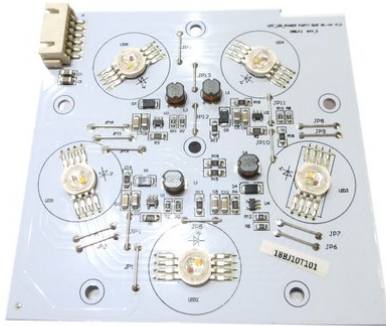

Pcb (LED) LED KLS-902 Next (CRT_LED_POWER PARTY BAR WL-44 V1.0)

Art. No.: E6510772
GTIN: 4026397675528

List price: 16.49 €
incl. 19% VAT.

All rights reserved. Subject to change without notice. Errors and omissions excepted.
Illustration only. Actual item may differ from photo.

Pcb (LED) LED KLS-902 Next (CRT_LED_POWER PARTY BAR WL-44 V1.0)

Art. No.: E6510772
GTIN: 4026397675528

Features:

All rights reserved. Subject to change without notice. Errors and omissions excepted.
Illustration only. Actual item may differ from photo.