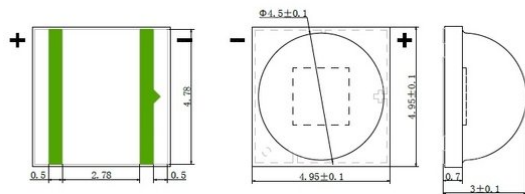

## LED 15W WW LED KLS-60 WW (TX-5050W15FC120)

Art. No.: E6510790  
GTIN: 4026397676617

**List price: 9.33 €**  
incl. 19% VAT.

---