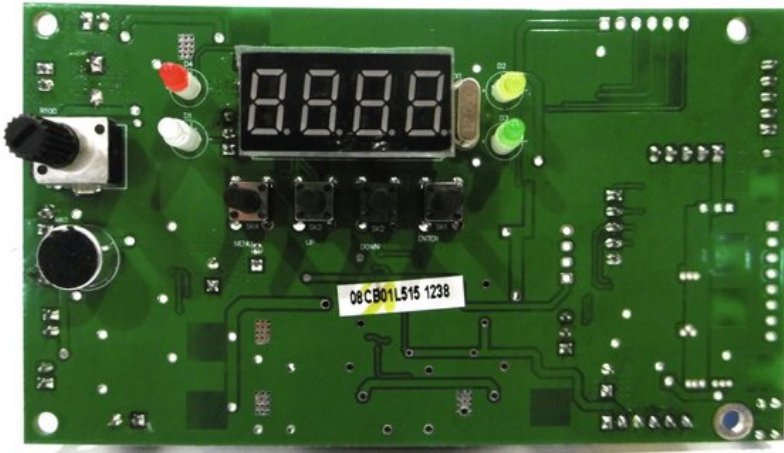

Pcb (Control) Laser Derby MK2

Art. No.: E6510915

GTIN: 4026397698107

List price: 26.2 €

incl. 19% VAT.

Features:

Technical specifications:

Weight: 0,05 kg

Logistic

EAN / GTIN: 4026397698107

Weight: 0,05 kg

Length: 0.12 m

Width: 0.07 m

Height: 0.04 m