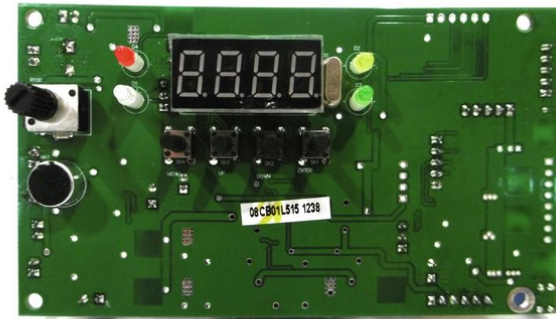

## Pcb (Control) Laser Derby MK2

**Art. No.:** E6510915  
GTIN: 4026397698107

**List price: 26.2 €**  
incl. 19% VAT.

---

All rights reserved. Subject to change without notice. Errors and omissions excepted.  
Illustration only. Actual item may differ from photo.

## Pcb (Control) Laser Derby MK2

**Art. No.:** E6510915  
GTIN: 4026397698107

**Features:**

---

---

All rights reserved. Subject to change without notice. Errors and omissions excepted.  
Illustration only. Actual item may differ from photo.