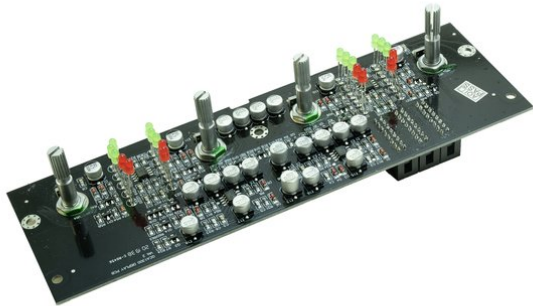

Pcb (Display) QCA-10000MK2

Art. No.: E6510952
GTIN: 4026397709148

List price: 54.98 €
incl. 19% VAT.

All rights reserved. Subject to change without notice. Errors and omissions excepted.
Illustration only. Actual item may differ from photo.

Pcb (Display) QCA-10000MK2

Art. No.: E6510952
GTIN: 4026397709148

Features:

All rights reserved. Subject to change without notice. Errors and omissions excepted.
Illustration only. Actual item may differ from photo.