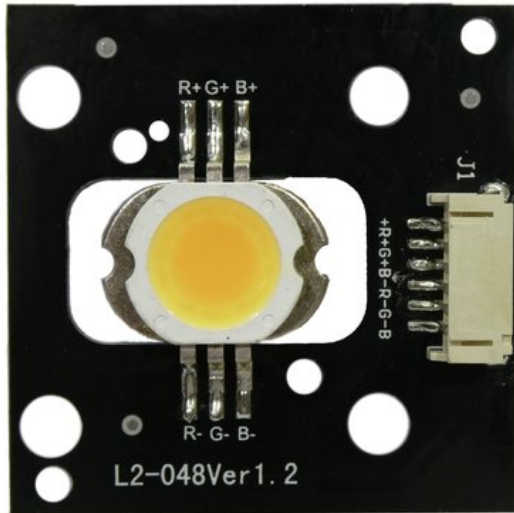

Pcb (LED) CBB-2 COB WW Bar (L2-048Ver1.2)

Art. No.: E6511077

GTIN: 4026397713091

List price: 19.24 €

incl. 19% VAT.

Features:

Technical specifications:

Weight: 0,02 kg

Logistic

EAN / GTIN: 4026397713091

Weight: 0,02 kg

Length: 0.05 m

Width: 0.05 m

Height: 0.01 m