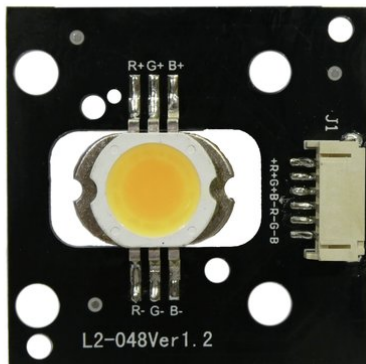

## Pcb (LED) CBB-2 COB WW Bar (L2-048Ver1.2)

Art. No.: E6511077  
GTIN: 4026397713091

**List price: 19.24 €**  
incl. 19% VAT.

---

## Pcb (LED) CBB-2 COB WW Bar (L2-048Ver1.2)

Art. No.: E6511077  
GTIN: 4026397713091

**Features:**

---