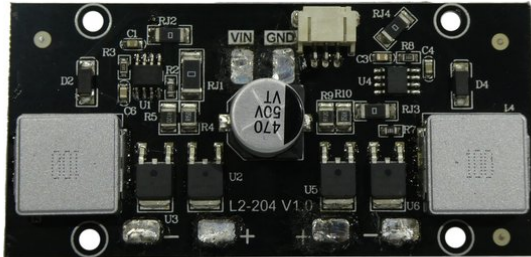

Pcb (LED-driver) Audience Blinder 2x100W LED COB WW (L2-204 V1.0)

Art. No.: E6511279

GTIN: 4026397733426

Pcb (LED-driver) Audience Blinder 2x100W LED COB WW (L2-204 V1.0)

Art. No.: E6511279

GTIN: 4026397733426

Features:

List price: 24.2 €
incl. 19% VAT.