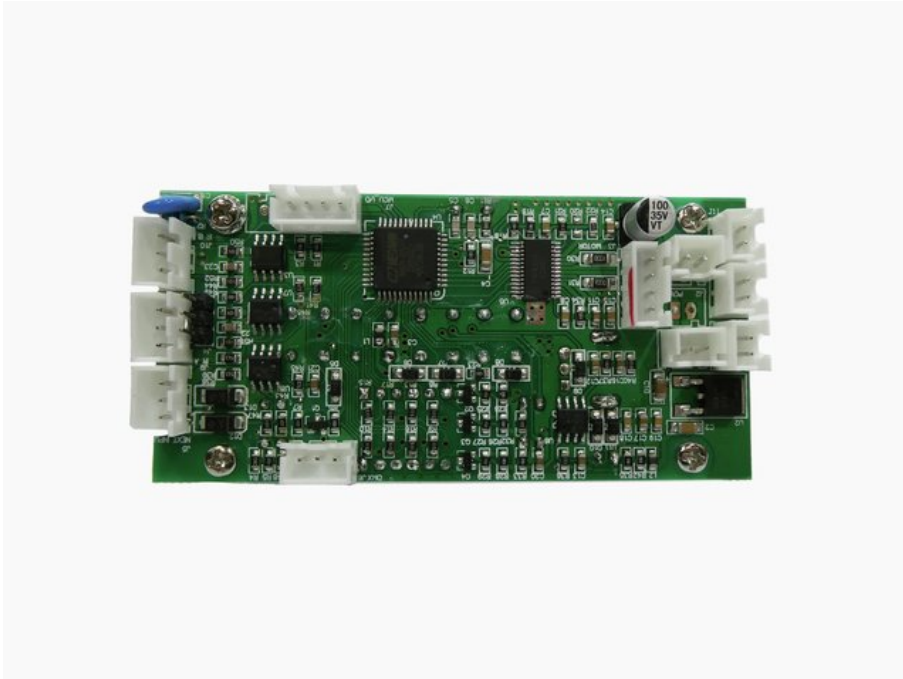

---

**Pcb (Display/Control) LED B-40 HCL MK2 (CRT\_MB\_MIX BEAM FX V1.0)**

**Art. No.: E6511437**

GTIN: 4026397725179

---

**List price: 39.12 €**

incl. 19% VAT.

---

**Features:**

---

**Technical specifications:**

Weight: 0,03 kg

---

---

**Logistic**

EAN / GTIN: 4026397725179

Weight: 0,03 kg

Length: 0.10 m

Width: 0.00 m

Height: 0.00 m