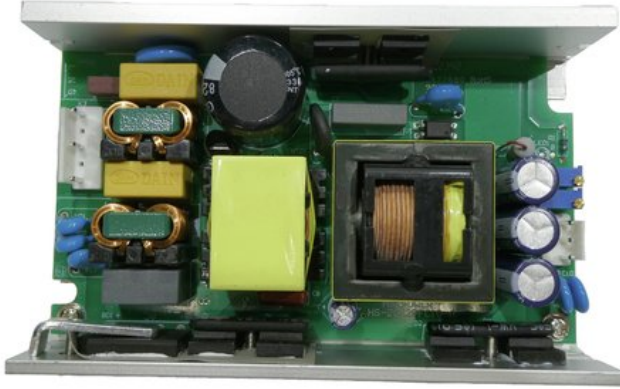

Pcb (power supply) AKKU Multiflood IP 18x10W RGBW Wash CRMX (HS-C330055630,6

GTIN: 4026397735895

List price: 136.5 €

incl. 19% VAT.

Features:

Technical specifications:

Weight: 0,37 kg

Logistic

EAN / GTIN: 4026397735895

Weight: 0,37 kg

Length: 0.12 m

Width: 0.08 m

Height: 0.04 m