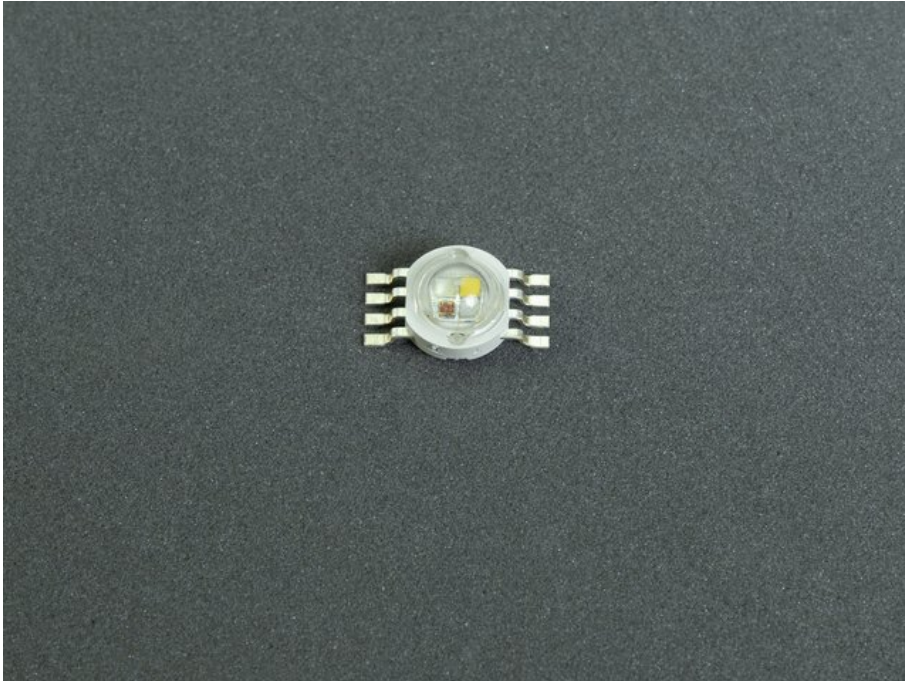

---

**LED QCL 7W BRWWG LED KLS-902 (TX-BRSG2A120-101)****Art. No.: E6519371**GTIN: 4026397673913

---

**List price: 11.88 €**

incl. 19% VAT.

**Features:**

---

**Technical specifications:**

---

Weight: 0,01 kg

---

**Logistic**

---

EAN / GTIN: 4026397673913

Weight: 0,00 kg

Length: 0.02 m

Width: 0.01 m

Height: 0.01 m