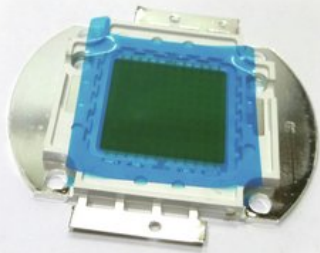

# LED COB 200W WW Theatre COB 200 WW (200WW)

Art. No.: E6519593

GTIN: 4026397689143

---

**List price: 130.46 €**

incl. 19% VAT.

---