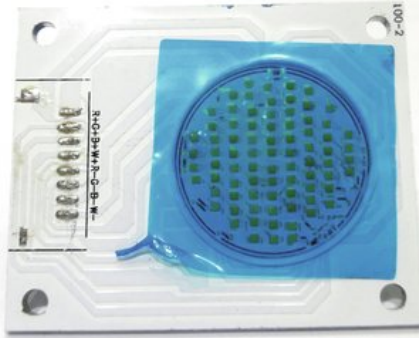

LED COB 200W CW/WW Theatre COB 200 WW/CW (CZ200W-W-WW)

Art. No.: E6519594

GTIN: 4026397689167

List price: 189.92 €

incl. 19% VAT.

Features:

Technical specifications:

Weight: 0,01 kg

Logistic

EAN / GTIN: 4026397689167

Weight: 0,01 kg

Length: 0.06 m

Width: 0.04 m

Height: 0.01 m