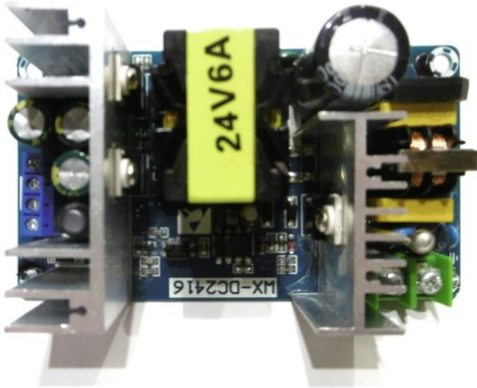

## Pcb (Power supply) 24V/6A EPA-100BT (WX-DC2416)

Art. No.: E6519826  
GTIN: 4026397703771

**List price: 28.42 €**  
incl. 19% VAT.

---

## Pcb (Power supply) 24V/6A EPA-100BT (WX-DC2416)

Art. No.: E6519826  
GTIN: 4026397703771

**Features:**

---