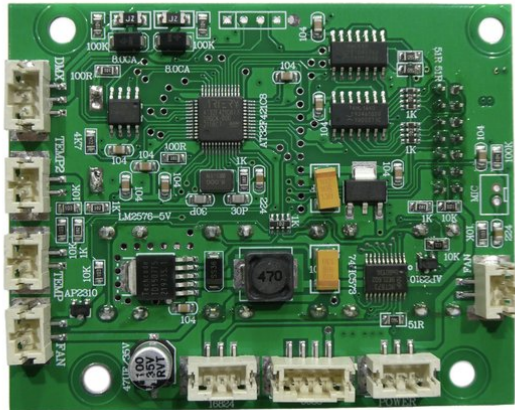

Pcb (Display) LED Mega Strobe 768 Bar (AT-480W-V11.PCB)

Art. No.: E6520028

GTIN: 4026397717310

List price: 32.99 €
incl. 19% VAT.

All rights reserved. Subject to change without notice. Errors and omissions excepted.
Illustration only. Actual item may differ from photo.

Pcb (Display) LED Mega Strobe 768 Bar (AT-480W-V11.PCB)

Art. No.: E6520028

GTIN: 4026397717310

Features:

All rights reserved. Subject to change without notice. Errors and omissions excepted.
Illustration only. Actual item may differ from photo.