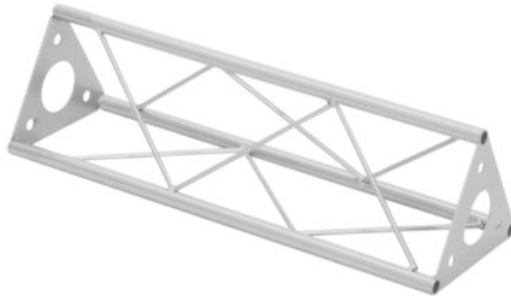

DECOTRUSS Traverse ST-450 argent

Les traverses décoratives

Réf. : 60112014

GTIN: 4026397658347

Prix de catalogue: 23.68 €

TVA 19% incl.

Description:

DECOTRUSS 3-point truss system

DECOTRUSS is a 3-point truss system made of steel. The individual elements are connected via three M10 bolts and nuts.

The advantage of the bolt connection system is that these bolts and nuts are easily available in case of losing fasteners.

The three main chords are made of 15 mm steel tube with 1.5 mm wall thickness and can only be used for decorative purposes. With its minimal outer dimensions of 150 mm, DECOTRUSS is ideal for creating individual design-elements in decorative areas of private homes, fair booths, shops, discotheques and theatres.

Caractéristiques:

- Une multitude de traverses et de coins permettent de créer des structures spatiales fantaisistes
- Les constructions DECOTRUSS sont conçues comme des éléments de design
- Assemblage simple
- Tube porteur: 15 mm
- Pour des domaines d'application tels que: Agencement de magasin; Agencement de salons et magasin