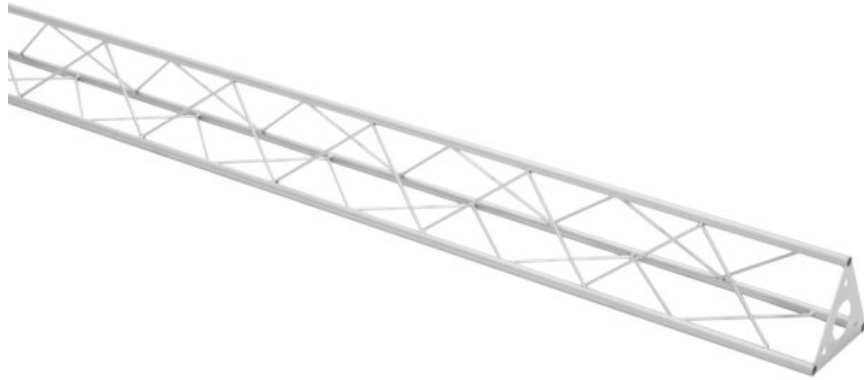

DECOTRUSS Traverse ST-2000 argent

Les traverses décoratives

Réf. : 60112054

GTIN: 4026397658446

Prix de catalogue: 95.08 €

TVA 19% incl.

Description:

DECOTRUSS 3-point truss system

DECOTRUSS is a 3-point truss system made of steel. The individual elements are connected via three M10 bolts and nuts.

The advantage of the bolt connection system is that these bolts and nuts are easily available in case of losing fasteners.

The three main chords are made of 15 mm steel tube with 1.5 mm wall thickness and can only be used for decorative purposes. With its minimal outer dimensions of 150 mm, DECOTRUSS is ideal for creating individual design-elements in decorative areas of private homes, fair booths, shops, discotheques and theatres.

Caractéristiques:

- Une multitude de traverses et de coins permettent de créer des structures spatiales fantaisistes
- Les constructions DECOTRUSS sont conçues comme des éléments de design
- Assemblage simple
- Tube porteur: 15 mm
- Pour des domaines d'application tels que: Agencement de magasin; Agencement de salons et magasin