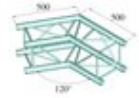

ALUTRUSS Coin 2 voies 120° 6082C-22 QUADLOCK

Système de traverses 4 points

Réf. : 60306555

GTIN: 4026397501490

Prix de catalogue: 315.35 €

TVA 19% incl.

Description:

QUADLOCK 6082 4-point truss system

QUADLOCK 6082 is a 4-point truss system made of aluminum. The individual elements are connected via four cones, pivots and pins. QUADLOCK 6082 is made of EN-AW 6082 T6 (AlMgSi1 T6) alloy for even higher loads.

The advantage of the conical connection system is that the cones completely fit into the main chords so that highest load capacity is guaranteed. The Quick-Lock system enables fast, efficient and highly aesthetic assembly when the truss constructions are frequently assembled and dismantled.

The four main chords are made of 50 mm aluminum tube with 2 mm wall thickness and offer a good relation between strength and weight. The braces have a diameter of 16 mm with 2 mm wall thickness and leave enough space for installing couplers, hooks and clamps.

With 290 mm outer dimensions, QUADLOCK QQTR is a stable truss system for higher loads and extended durability. This system is mainly designed for intense use in stage installations, fair installations, event installations but also for permanent installations in discotheques and theatres.

Its polished surface makes this universal system a real eyecatcher. Due to its wide range of standard system lengths, corners and accessory, this system is highly versatile and offers unlimited design possibilities.

The production of this truss system is TUV-monitored. The load table as calculation base can be downloaded from the Internet before buying the product!

Please note: this truss system must never be combined with other systems!

Logistique

EAN / GTIN: 4026397501490

Poids: 5,60 kg

Longueur: 0,87 m

Largeur: 0,51 m

Hauteur: 0,30 m