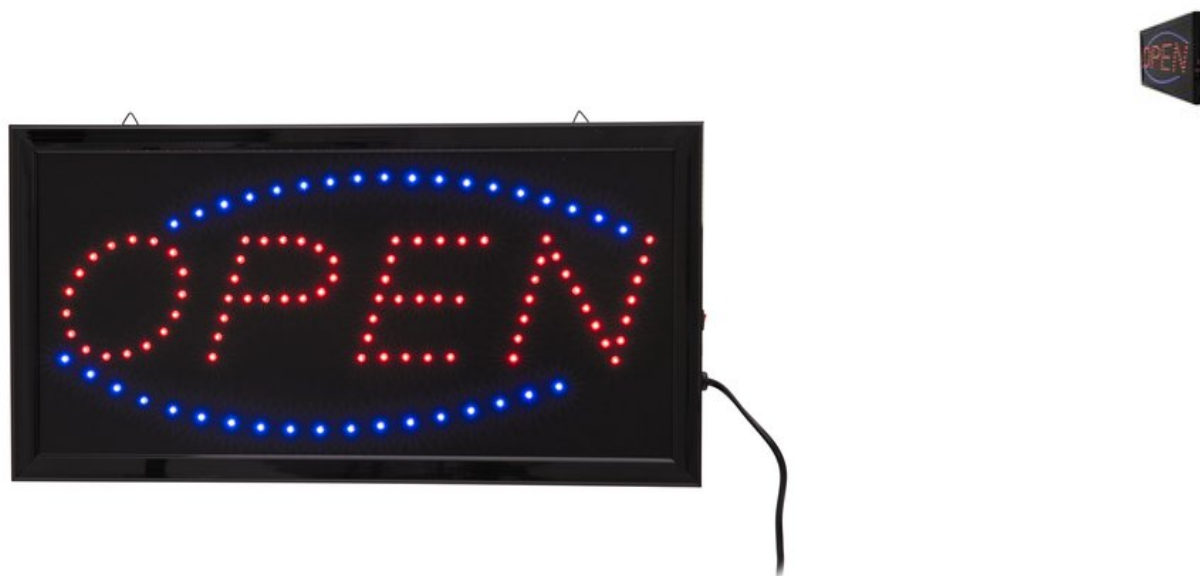

EUROLITE Panneau LED OPEN classique

Panneau LED OPEN

Réf. : 80500303

GTIN: 4026397502145

Prix de catalogue: 35.58 €

TVA 19% incl.

Description:

An iconic classic with modern LED technology

With its 92 LEDs (74x red, 18x blue), the LED sign OPEN classic welcomes your customers with brilliant light. For a more dynamic look, the blue LEDs can be animated using the Run/Static function switch.

Thanks to the integrated power cord and mounting chain, the device is extremely easy to handle and versatile in use; it can be mounted or hung from the ceiling. Modern LED technology makes the sign particularly powerful, energy-efficient and durable.

Caractéristiques:

- Panneau d'affichage lumineux extrêmement lumineux
- Faible consommation d'énergie
- 74 LED puissantes 3 mm rouge (R)
- 36 LED puissantes 3 mm B bleu
- Commandé via commutateur marche/arrêt sur le câble de connexion; stand-alone