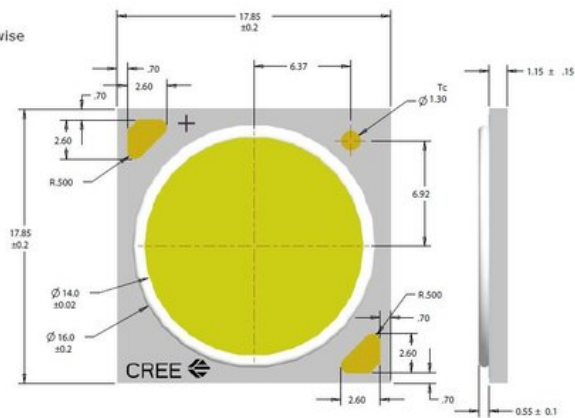

LED 50W 3000K PFE-50 Cree XLamp (CXA1830)

Réf. : E6508842
GTIN: 4026397581195

Dimensions are in mm.

Tolerances unless otherwise

specified:

.X ± .10

.XX ± .03

.XXX ± .010

X° ± 1°

Prix de catalogue: 45.11 €

TVA 19% incl.

Caractéristiques:

Logistique

EAN / GTIN: 4026397581195

Données techniques: