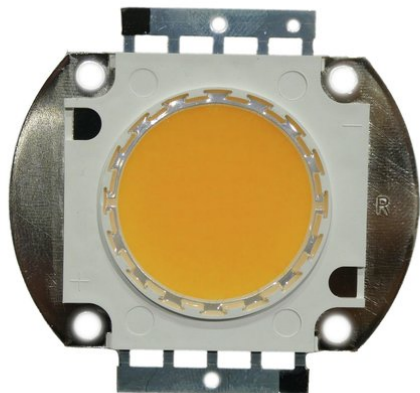

LED COB 100W WW Audience Blinder 2x100W LED COB WW

Réf. : E6511280
GTIN: 4026397732023

Prix de catalogue: 45.07 €
TVA 19% incl.

LED COB 100W WW Audience Blinder 2x100W LED COB WW

Réf. : E6511280
GTIN: 4026397732023