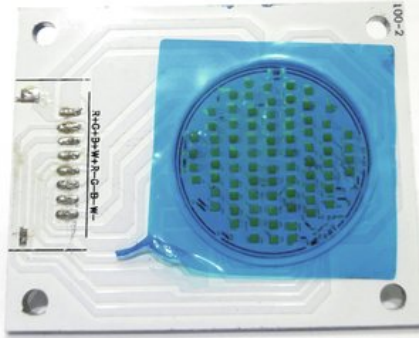

# LED COB 200W CW/WW Theatre COB 200 WW/CW (CZ200W-W-WW)

Réf. : E6519594  
GTIN: 4026397689167

---

**Prix de catalogue: 189.92 €**

TVA 19% incl.

---