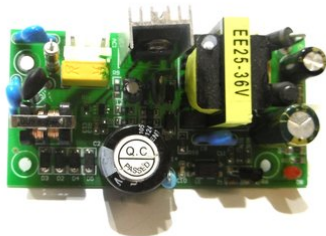

---

**Pcb (Power supply) 12V/3A LED  
SLS-360 UV 36x1W Floor  
(T12V3A-6PCB)**

Réf. : E6519746  
GTIN: 4026397698688

**Prix de catalogue: 32.56 €**  
TVA 19% incl.

---

**Pcb (Power supply) 12V/3A LED  
SLS-360 UV 36x1W Floor  
(T12V3A-6PCB)**