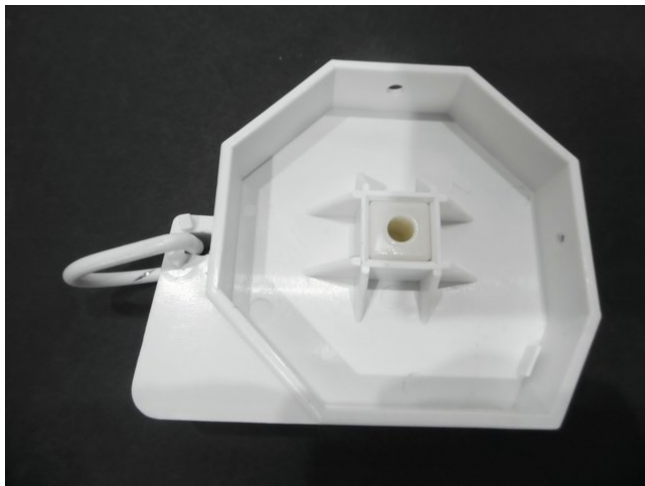

housing part (Plastic/right/big) projection screen white

Réf. : E6519859

GTIN: 4026397704525

Prix de catalogue: 6.68 €
TVA 19% incl.

housing part (Plastic/right/big) projection screen white

Réf. : E6519859