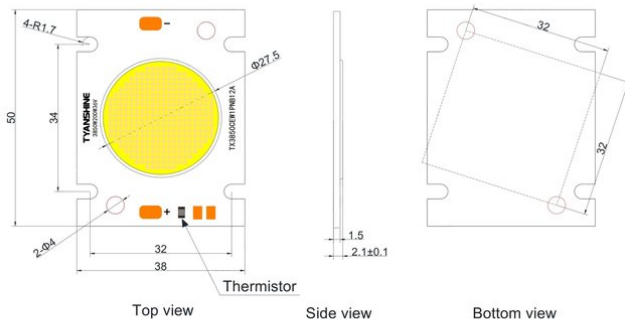

LED COB 250W 3200K LED PFE-200 3000K Profile Spot (TX-3850S200C28F12-03H95)

Réf. : E6519894
GTIN: 4026397706833

Prix de catalogue: 262.18 €
TVA 19% incl.

LED COB 250W 3200K LED PFE-200 3000K Profile Spot (TX-3850S200C28F12-03H95)