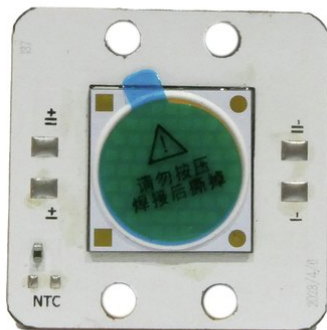

LED COB 60W 3200K LED PFE-60 WW Profile Spot 9-25° (TX-1818W60FC120)

Réf.: E6520068
GTIN: 4026397717006

Prix de catalogue: 47.12 €
TVA 19% incl.

LED COB 60W 3200K LED PFE-60 WW Profile Spot 9-25° (TX-1818W60FC120)