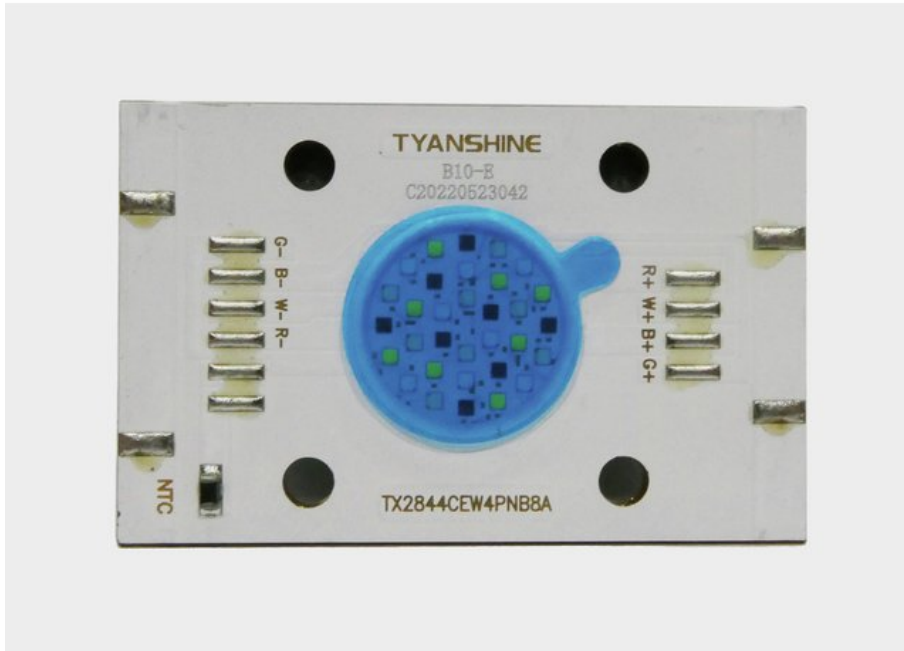

# LED COB 80W RGBW LED PFE-60 RGBW Profile Spot 9-25° (TX-2844RGBW80C) E6520074

---

GTIN: 4026397717051

**Prix de catalogue: 44.77 €**

TVA 19% incl.