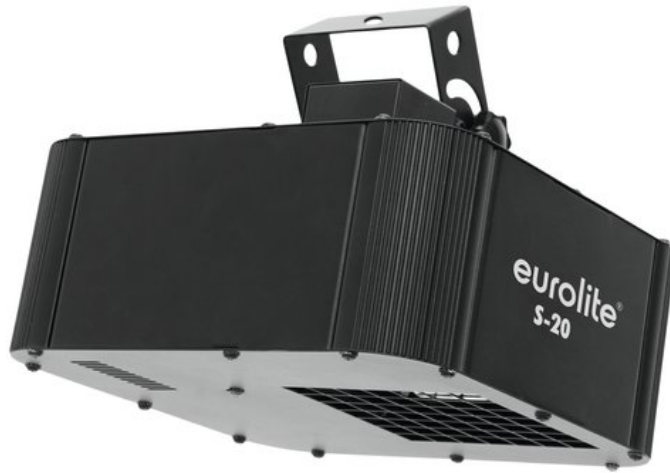

## EUROLITE LED S-20 Laser simulator

Laser effect simulator with 20 W LED, directs beam via mirror, with DMX

Art.n.: 51812596

GTIN: 4026397577679

**L'articolo non è più disponibile.**

### Features :

- 1 high-power 20-watt LED (LumiEngin-CU-SC) for striking light effects
- 10 or 13 DMX channel mode selectable
- DMX-controlled operation or stand-alone operation with Master/Slave function
- DMX control via any standard DMX controller
- Functions: DMX modes, PAN/TILT, internal programs, static colors, strobe effect with variable speed, sound-control, Master/Slave function
- 8 brilliant, dichroic colors plus white
- Control board with 4-digit LED display, 90° reversible
- Sound-controlled via built-in microphone, adjustable microphone sensitivity
- Compact housing
- Low power consumption
- Switch-mode power supply for operation between 100 and 240 volts
- Ready for connection via enclosed power cord
- Ideal for party-rooms, small discotheques or mobile discotheques
- 1 potente LED 20 W high power bianco freddo (CW)
- Gobo
- Effetto raggiante; effetto Beam
- Il dispositivo è raffreddato tramite Ventola
- Controllabile via stand-alone; DMX; controllo della musica via microfono
- Già pre-programmato con Light'J; LED PC-Control 512